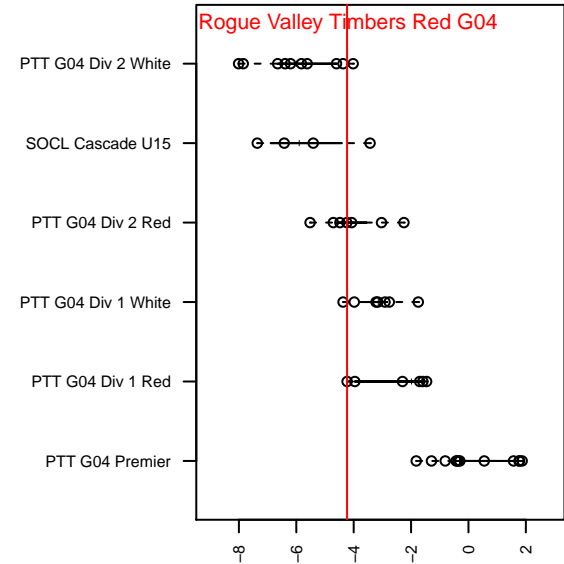

Rogue Valley Timbers Red G04

Rogue Valley SC
 Medford, OR
 G04 total strength=774
 attack=0.9 defense=0.93
 fall league = PTT G04 Div 1 Red
 spr league = Spr OYS G04 Div 2 Red

alt names used:
 RV Timbers Red G04
 Rogue Valley Timbers G04 Red
 RVT 04G Red
 RVT 04G Red
 RVT 04G Red

Venues played:
 2016 Mt Hood Challenge U13 Silver
 2016 Chinook Cup Silver U13
 2016 PTT G04 Division 1 Red
 2016 OYS Presidents Cup G04
 2016 Spr OYS G04 Division 2 Red

Rogue Valley Timbers Red G04
 Dots are actual minus expected GF (blue circles) and GA (red triangles).
 Blue line is smoothed change in attack strength. Red is smoothed change in defense strength.

**attack and defense variance (black dot)
relative to other teams
and top 10 in region**

**attack and defense rating
relative to others at age
and all opponents in last 13 months**

Performance relative to 13 month average